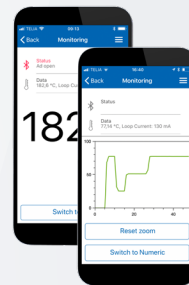

Included:

- ICON-BT
- USB-cable
- Batteries
- User instruction

Art. Nr. 70CFGBT001

ICON-BT

*Remote configuration
and monitoring via
Bluetooth®*

App: INOR Connect

Intended use

ICON-BT is an Interface for wireless communication between portable devices (e.g. smartphone) and INOR temperature transmitters. It can be used in ambient temperatures of -20... +50 °C / - 4...+122 °F.

Inserting batteries

1. Open the sliding lid at the back of the ICON-BT.
2. Insert the two AAA batteries (supplied) into the interface. Make sure that the + and - ends are in the correct position.

Establish communication via ICON-BT interface